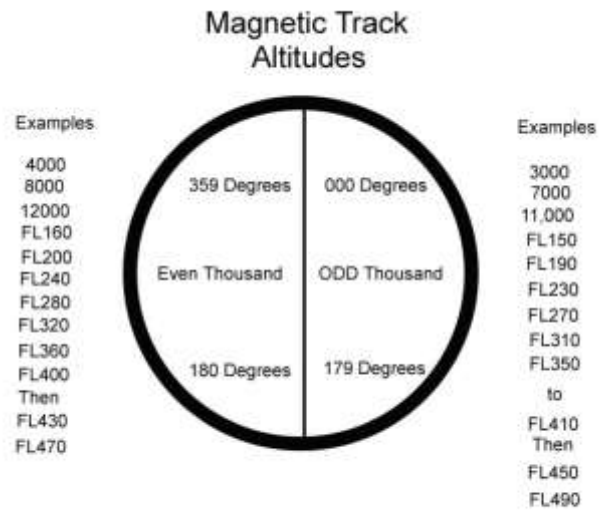

Y11	Single Direction RNAV airway /Odd Flight Levels / Dep. VTBS or VTBD to WIII or WSSS only, via COMET1B/SEESA1C/FIRNN1B/FIRNN1C/GRANT3A DEPARTURE AFTER COMET/SEESA/GRANT/FIRNN DCT KIGOB Y11
Y12	Single Direction RNAV airway / Even Flight Levels. Dep. WIII or WSSS to VTBS or VTBD only, via VKB M644 ALUMO Y12 DOLIN direct DANNY/CABIN/GRANT join DANNY1B/CABIN1B/HELEN5A STAR.

Updated 6-7-14

Updated 6-7-14